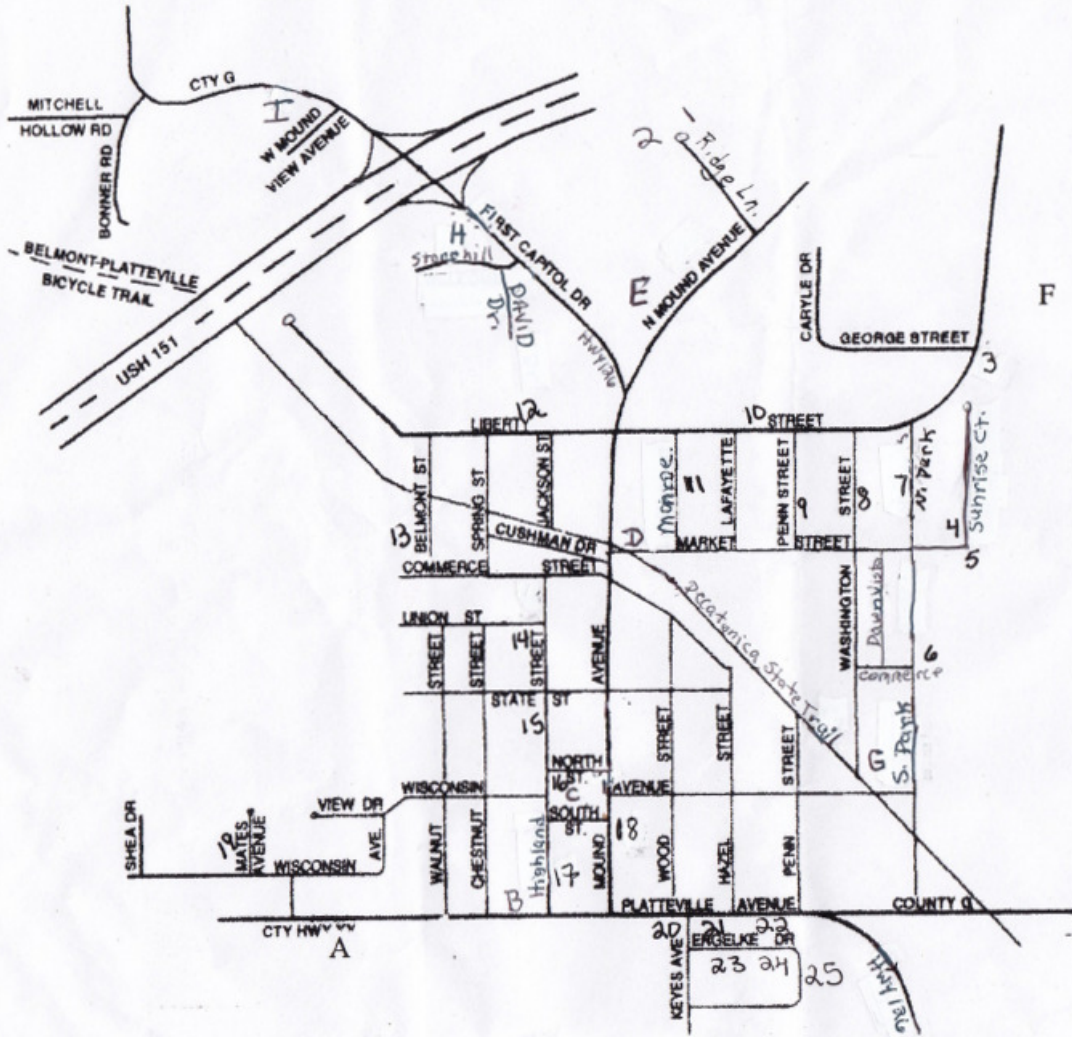

BELMONT COMMUNITY-WIDE GARAGE SALES

SATURDAY, JUNE 4, 2011 8:00 A.M. TO ???

- Public Bathrooms**
 Belmont Community Park
 Bond Park
 First Capitol Mini Mart
 Belmont Quick Stop
 Belmont Travel Center/truck stop
- A. Belmont Cemetery
 B. Belmont Quick Stop
 C. Leahy Memorial Park
 D. Fire Station
 E. First Capitol Mini Mart
 F. Belmont Community Schools
 G. Bond Park
 H. Lafayette Co. General Store
 I. Belmont Travel Center truck stop
- Sponsored by the
 Belmont Community
 Association